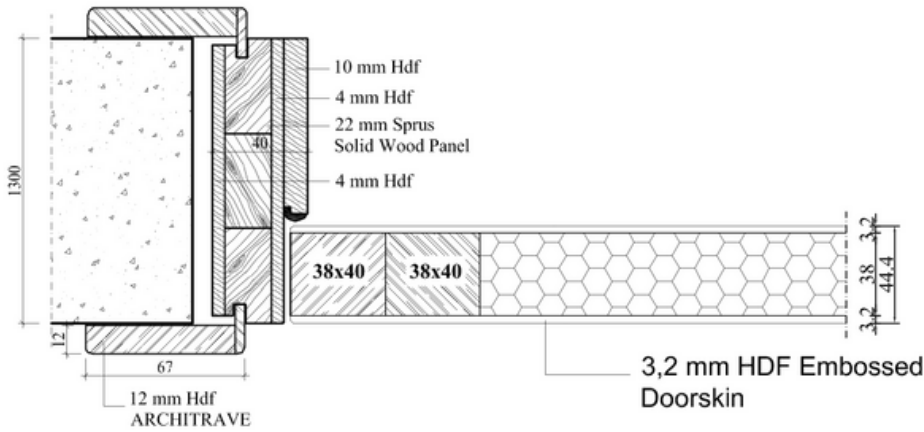

DOOR

İhsangazi
Entegre Ağaç San.ve
Tic.A.Ş.

Drawn: _____
Project No: _____
Subject: _____
Scale: _____
Title: _____
Date: _____