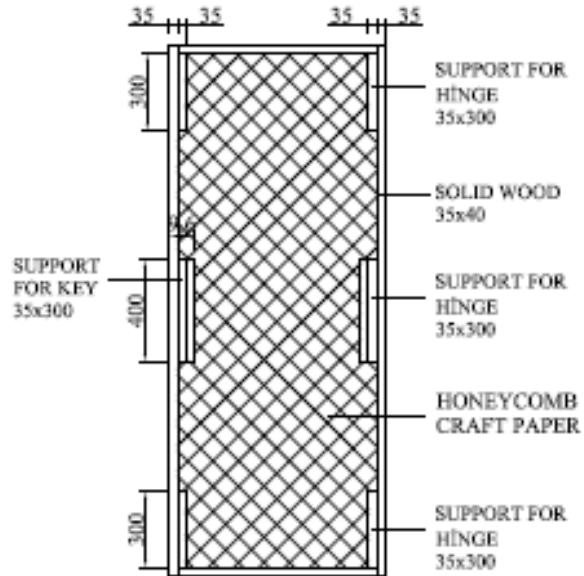

DOOR

İhsangazi
Entegre Ağaç San.ve
Tic.A.Ş.

SUMELA
DOOR
DETAIL

Drawn: Tugay SARH
Project No: _____
Subject: HANGAR DOOR DETAIL
Scale: _____
Title: _____
Date: _____