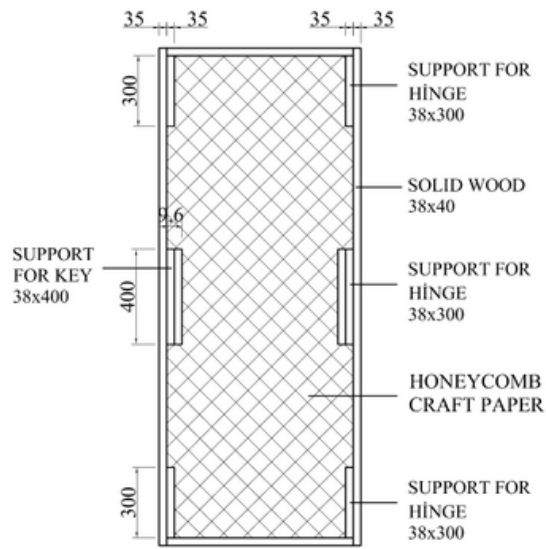

DOOR

İhsangazi
Entegre Ağaç San.ve
Tic.A.Ş.

Drawn: _____
Project No: _____
Subject: _____
Scale: _____
Title: _____
Date: _____