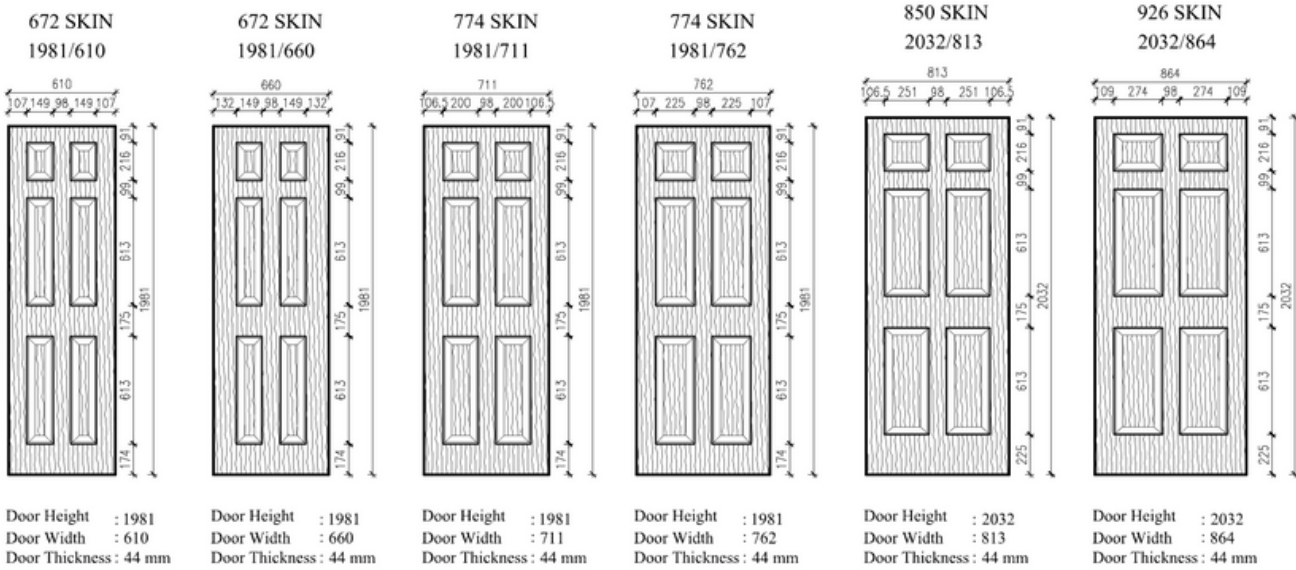

Drawn: Turgay SARI
Project No:
Subject: DOOR DETAIL
Scale:
Title:
Date:

Drawn:
Project No:
Subject:
Scale:
Title:
Date: